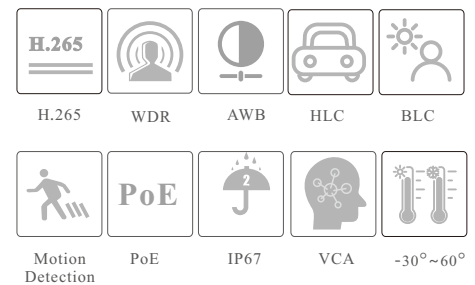

CAMERA

TD-9442S4

4MP IR Water-proof Bullet Network Camera

- H.265 /H.264/MJPEG coding
- Max.resolution: 4MP (2560 × 1440)
- ICR auto switch, true day / night vision
- 3D DNR, WDR, HLC, BLC, smart IR, etc.
- ROI coding
- 30~50m IR night view distance
- Built-in micro SD card slot, up to 256GB
- DC12V/PoE power supply
- IP 67 ingress protection
- Support three streams
- Support remote monitoring by smart phones& tablet PCs with iOS and Android OS
- Intelligent analytics

Smart Event	Video Exception (scene change, video blur and video cast detection), line crossing detection and region intrusion detection
General Function	Watermark, IP address filtering, video mask, heartbeat, illegal login lock, corridor pattern
PoE	Yes
IR Distance	30 ~ 50 m
Ingress Protection	IP67
Others	
Power Supply	DC12V/PoE
Power Consumption	< 8W
Operating Environment	- 30 °C ~ 60 °C (-22°F~140°F);Humidity: less than 95 % (non-condensing)
Storage Environment	- 30 °C ~ 65 °C (-22°F~149°F), Humidity: less than 95 % (non-condensing)
Dimensions (mm)	217.8 × 80.5 × 80.3
Weight (net)	Approx. 0.66KG
Installation	Ceiling mounting; Wall mounting
Certificate	CE, FCC
Environmental Protection	Complies with Directive EU RoHS, WEEE(2012/19/EU), directive 94/62/EC and REACH(EC1907/2006)