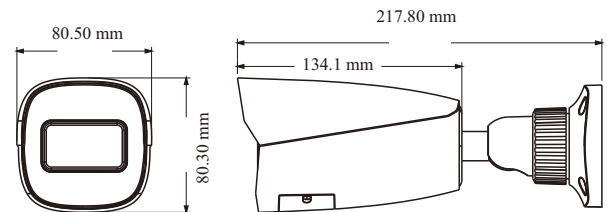

Smart Event	Video Exception (scene change, video blur and video cast detection), line crossing detection and region intrusion detection
General Function	Watermark, IP address filtering, video mask, heartbeat, illegal login lock, corridor pattern
PoE	Yes
IR Distance	30 ~ 50 m
Ingress Protection	IP67
Others	
Power Supply	DC12V/PoE
Power Consumption	< 8W
Operating Environment	- 30 °C ~ 60 °C (-22°F~140°F);Humidity: less than 95 % (non-condensing)
Storage Environment	- 30 °C ~ 65 °C (-22°F~149°F), Humidity: less than 95 % (non-condensing)
Dimensions (mm)	217.8 × 80.5 × 80.3
Weight (net)	Approx. 0.66KG
Installation	Ceiling mounting; Wall mounting
Certificate	CE, FCC
Environmental Protection	Complies with Directive EU RoHS, WEEE(2012/19/EU), directive 94/62/EC and REACH(EC1907/2006)

DIMENSIONS